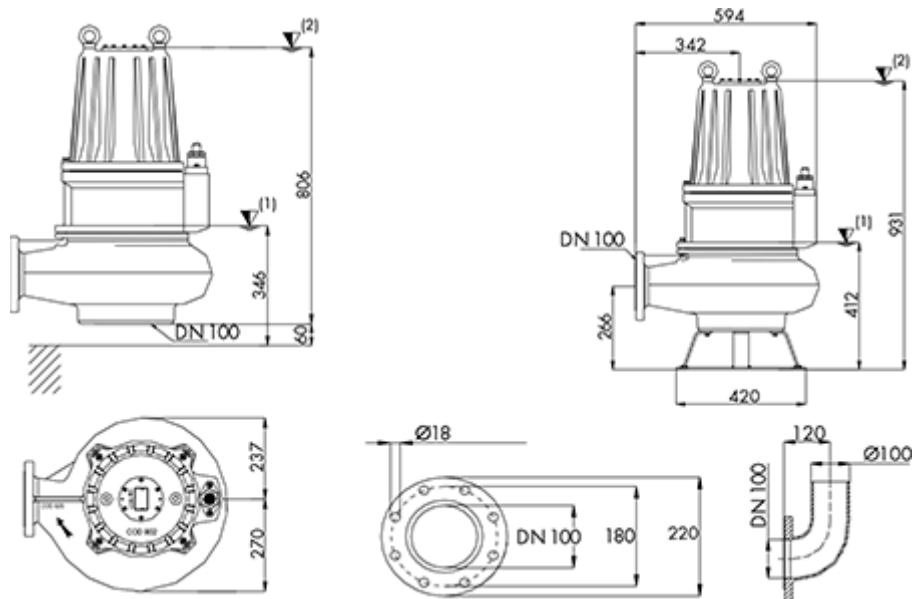

Article number: 71644250001003

Description: Dreno sewage pump Serie VT 100/4/240 C380  
25 3x400V 50HZ discharge DN100

## Measures

Version = Type VT 100/4/240 C.375 & VT 100/4/240 C.380